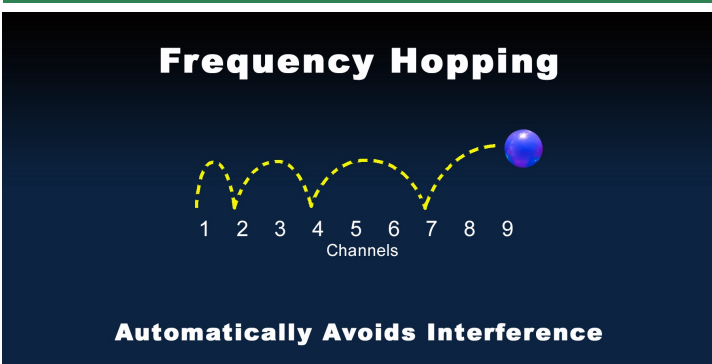

READY OUT
OF THE BOX

NOISE
CANCELLING

2.4GHz
FREQUENCY

NO BASE
STATION

DOUBLE &
SINGLE HEADSETS

TRUE WIRELESS SELF-CONTAINED FULL DUPLEX COMMUNICATION

Ultralite PRO16 all-in-one wireless link **up to 16 users in full duplex without a base station**. Lightning-fast microprocessor provides **two channels** of simultaneous talk hands-free communication, allowing separate groups to speak privately. **Connect your entire crew in full duplex conference with the touch of a button.**

SPECIALTY RF TECHNOLOGY PROVIDES INTERFERENCE FREE TALK

Engineered with a technology known as **Active Frequency Hopping**, the Pro16 monitor the surrounding environment and automatically switch channels to avoid interference. Operating range **over ½ mile line of sight**.