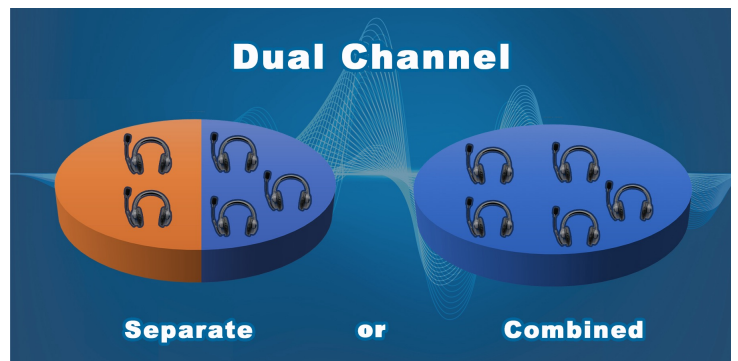

READY OUT
OF THE BOX

NOISE
CANCELLING

2.4GHz
FREQUENCY

NO BASE
STATION

DOUBLE &
SINGLE HEADSETS

TRUE WIRELESS SELF-CONTAINED FULL DUPLEX COMMUNICATION

Ultralite PRO16 all-in-one wireless link **up to 16 users in full duplex without a base station**. Lightning-fast microprocessor provides **two channels** of simultaneous talk hands-free communication, allowing separate groups to speak privately. **Connect your entire crew in full duplex conference with the touch of a button.**

SPECIALTY RF TECHNOLOGY PROVIDES INTERFERENCE FREE TALK

Engineered with a technology known as **Active Frequency Hopping**, the Pro16 monitor the surrounding environment and automatically switch channels to avoid interference. Operating range **over ½ mile line of sight**.

ENGINEERED TO PROVIDE CLEAR AUDIO & ALL-DAY COMFORT

Eartec's **noise cancelling** auto mute microphone silences the signal when the boom is set UP. The Mic assembly features internal metal construction and stainless attachment hardware. The **new deluxe ear pad** is extra wide, soft and weather resistant. Large capacity Lithium Polymer batteries provide **a run time of up to 10 hours**.